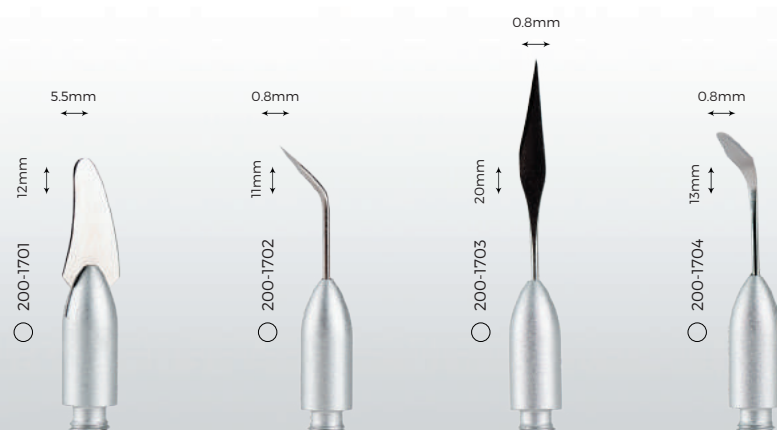

200-7000

MPF Revolution Sculpting Instrument Kit

MPF Revolution Sculpting Instruments

1 p/k