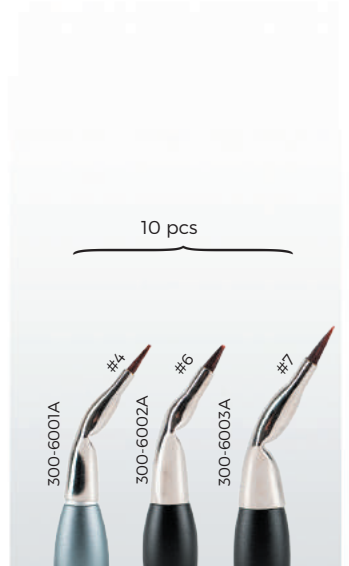

MPF Composite Flat Brushes Angled