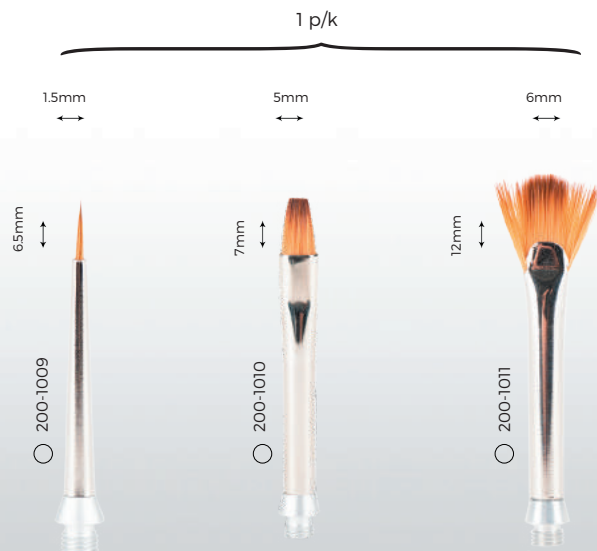

200-2002 #2

200-2004 #4

200-2006 #6

200-2008 #8

MPF Revolution Master Brush Kit

MPF Revolution Brushes