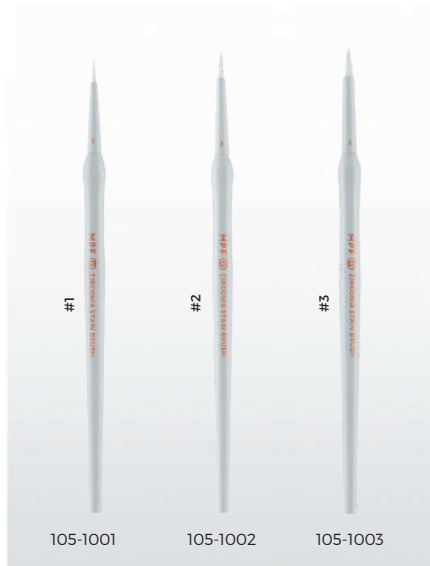

105-1000

MPF Zirconia Stain 3-in-1 Brush Kit

MPF Zirconia Stain Brushes

3 pcs

MPF Synthesis Brushes

MPF Synthesis 4-in-1 Brush Kit

105-0000