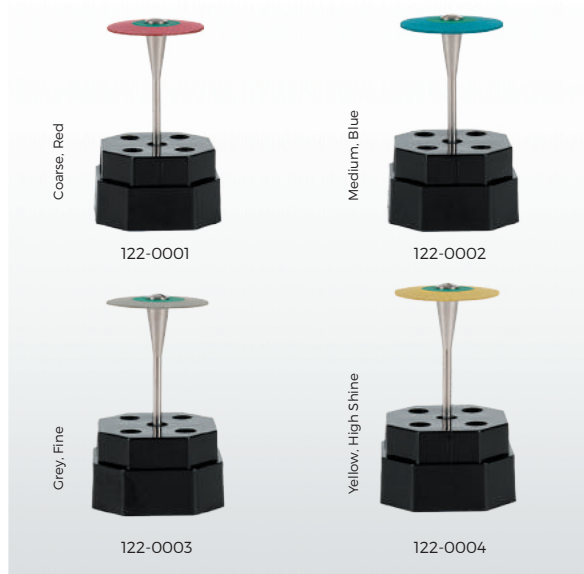

MPF Rainbow, Ceramic Polishers