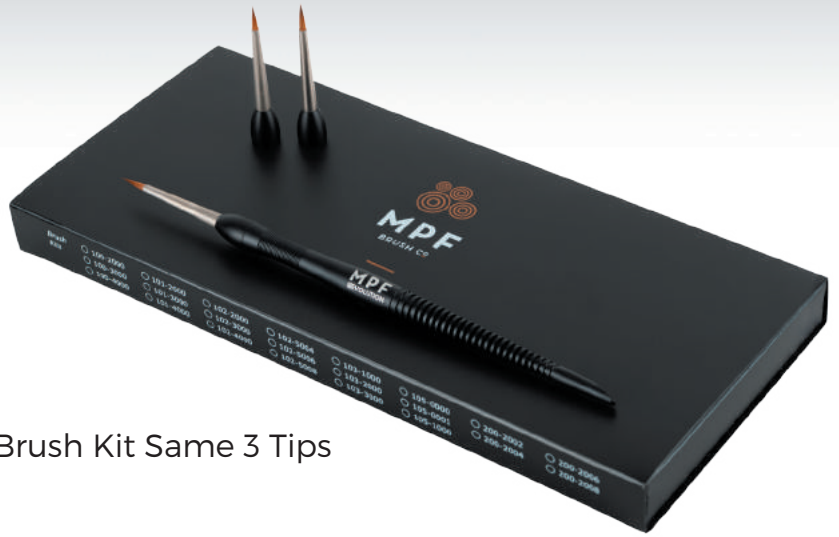

MPF Zirconia Stain 3-in-1 Brush Kit

MPF Zirconia Stain Brushes

3 pcs

MPF Synthesis Brushes

MPF Synthesis 4-in-1 Brush Kit

105-0000

- 200-3002 #2
- 200-3004 #4
- 200-3006 #6
- 200-3008 #8

MPF Revolution Brush Kit Same 3 Tips