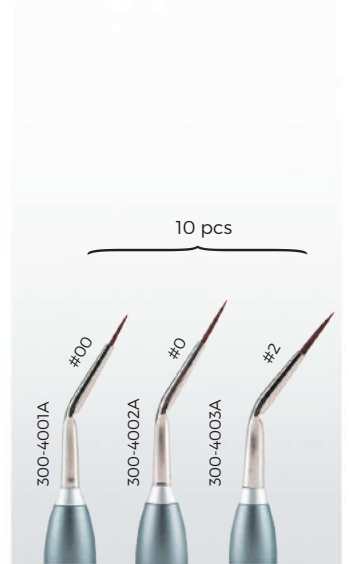

MPF Composite Stain Brushes Straight

MPF Composite Stain Brushes Angled

MPF Composite Stain Brush Angled 3 in 1 Kit

300-4000

300-5000

MPF Composite Flat Brush Straight 3 in 1 Kit

MPF Composite Flat Brushes Straight