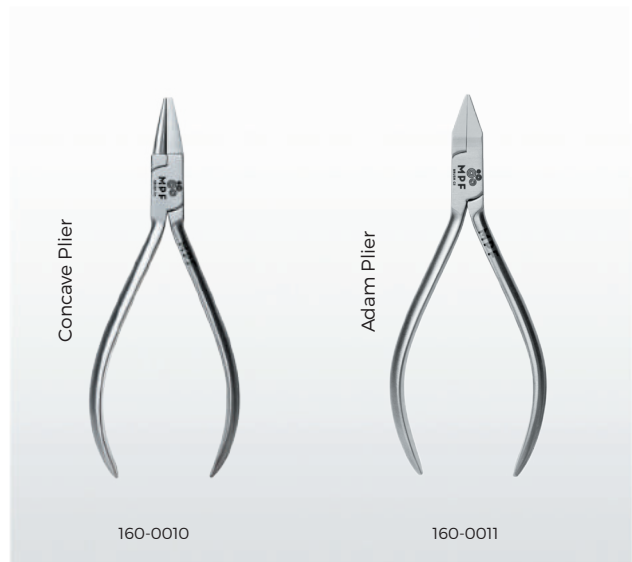

Aluminium Oxide Abrasive Discs

Polishing Brushes

White Pearl

MPF Rainbow, Ceramic Polishers

CAD CAM Milling Burs

Dental Training School Kit

160-0000

(* 105-0004 - 105-0006 - 119-0002 - 119-0003 - 300-7002 - 300-8001 also included.)