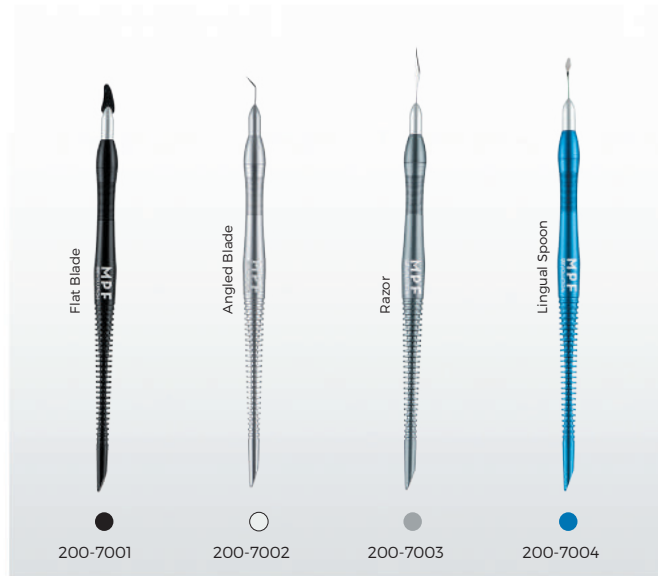

Optimum™ Carving Instrument Kit

Optimum™ Ceramic Carving Instruments

Optimum™ Instrument Kit with Instrument Stand

2 p/k

200-7000

MPF Revolution Sculpting Instrument Kit

MPF Revolution Sculpting Instruments