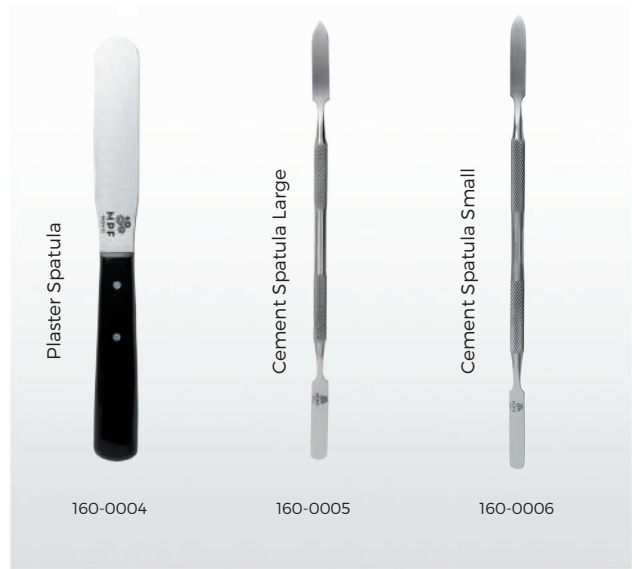

Aluminium Oxide Abrasive Discs

Polishing Brushes

White Pearl

MPF Rainbow, Ceramic Polishers

CAD CAM Milling Burs

Dental Training School Kit

160-0000

(* 105-0004 - 105-0006 - 119-0002 - 119-0003 - 300-7002 - 300-8001 also included.)