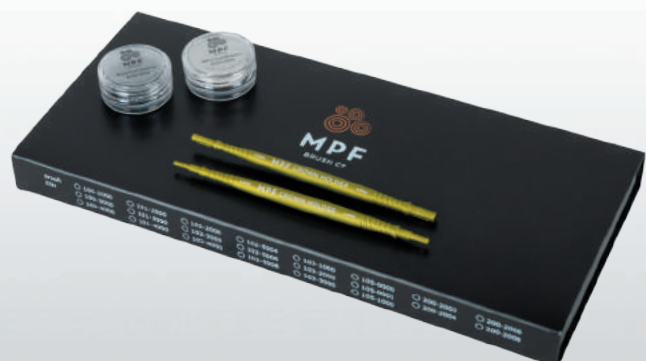

MPF Crown Holder Complete Kit

152-0000

300-7000

MPF Composite Applying Tools (Direct) Set 1

Set 1 Details

Set 1

MPF Composite Applying Tools

Set 2