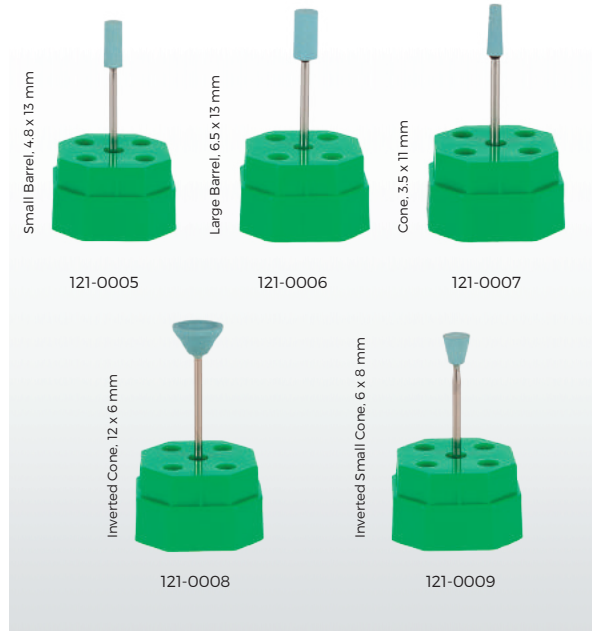

Zirco Cera GSS