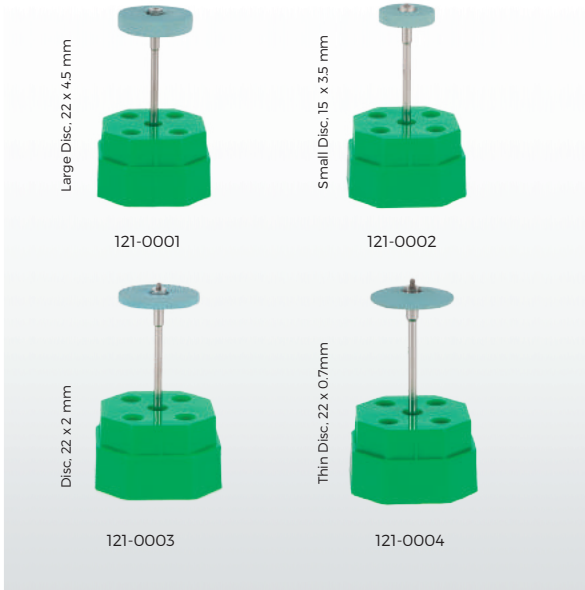

ZMAX

Zirco Cera GSS

Aluminium Oxide Abrasive Discs

Polishing Brushes