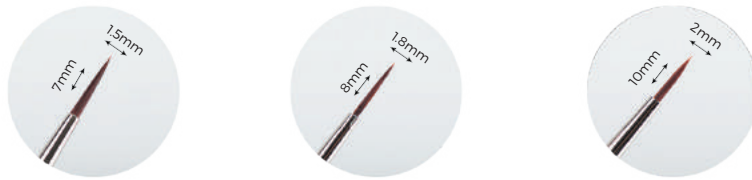

MPF Composite Stain Brushes Straight

MPF Composite Stain Brushes Angled

MPF Composite Stain Brush Angled 3 in 1 Kit

300-4000

300-5000

MPF Composite Flat Brush Straight 3 in 1 Kit

MPF Composite Flat Brushes Straight