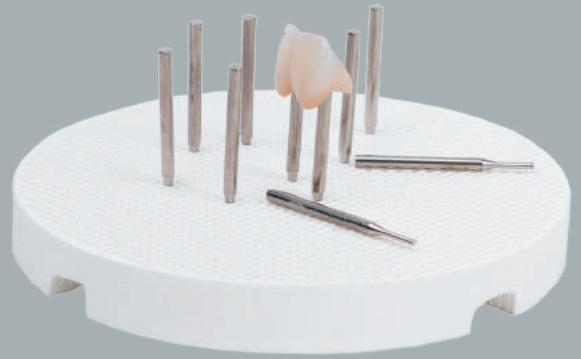

115-0003

115-0004

115-0005 #Kit

All-Bright Diamond Paste 11 gr.

113-1000

Ceramic Table Mat

110-0000

Honeycomb Tray with 10 Ceramic Pins

114-1000

Honeycomb Tray with 10 Metal Pins

114-2000

Ceramic Pins, 10 Count

114-1001

Stainless Steel Pins, 10 Count

114-2001

Honeycomb Tray for Implant bound
CR & BR with 4 ceramic pins