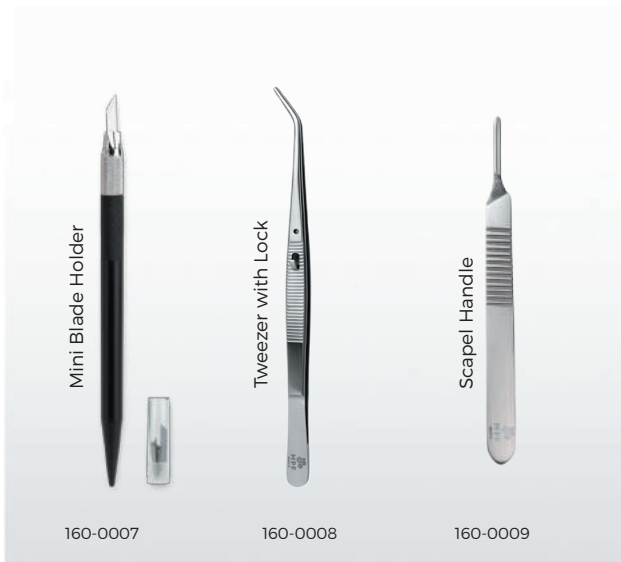

Aluminium Oxide Abrasive Discs

Polishing Brushes

White Pearl

MPF Rainbow, Ceramic Polishers

CAD CAM Milling Burs

Dental Training School Kit

160-0000

(* 105-0004 - 105-0006 - 119-0002 - 119-0003 - 300-7002 - 300-8001 also included.)