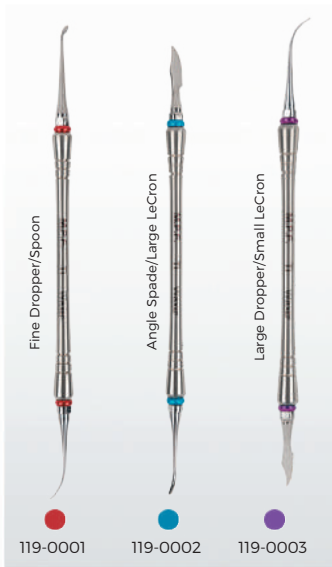

MPF Composite Flat Brushes Angled

MPF Composite Flat Brush Angled 3 in 1 Kit

300-6000

119-2000

Ti Waxer Carving Instrument Kit

Ti Waxer Carving Instruments

MPF Crown Holders

MPF Gum Materials

MPF Crown Holder Complete Kit

152-0000

300-7000

MPF Composite Applying Tools (Direct) Set 1

Set 1 Details

Set 1

MPF Composite Applying Tools

Set 2