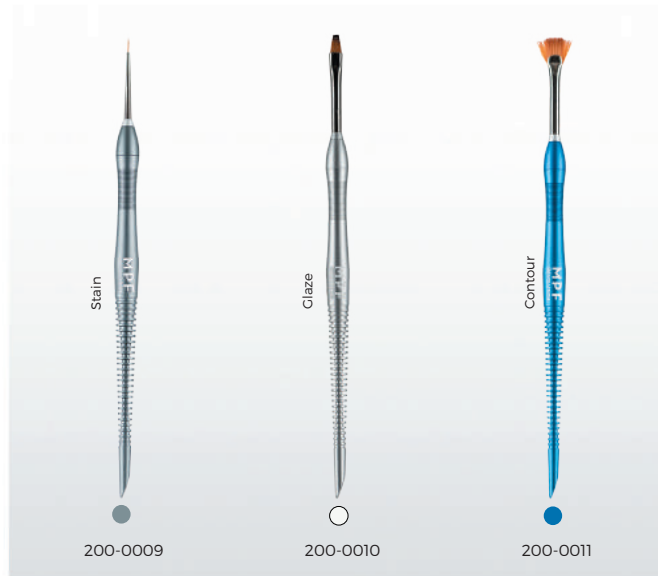

200-2002 #2

200-2004 #4

200-2006 #6

200-2008 #8

MPF Revolution Master Brush Kit

MPF Revolution Brushes

300-3000

MPF Composite Stain Brush Straight 3 in 1 Kit