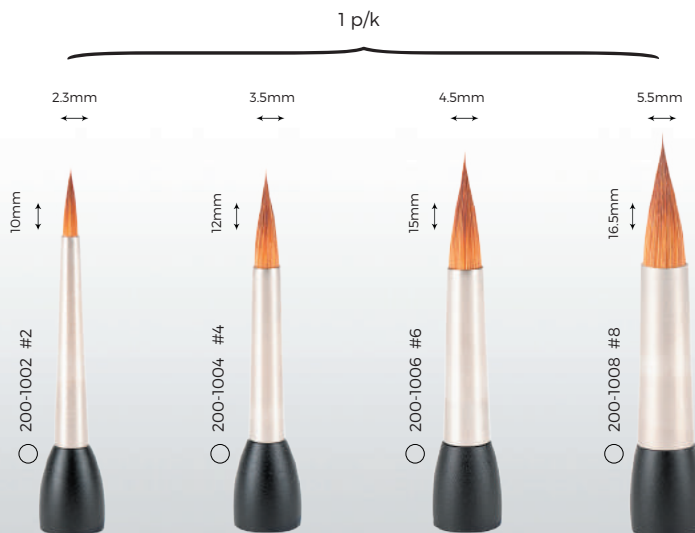

MPF Zirconia Stain 3-in-1 Brush Kit

MPF Zirconia Stain Brushes

3 pcs

MPF Synthesis Brushes

MPF Synthesis 4-in-1 Brush Kit

105-0000

- 200-3002 #2
- 200-3004 #4
- 200-3006 #6
- 200-3008 #8

MPF Revolution Brush Kit Same 3 Tips