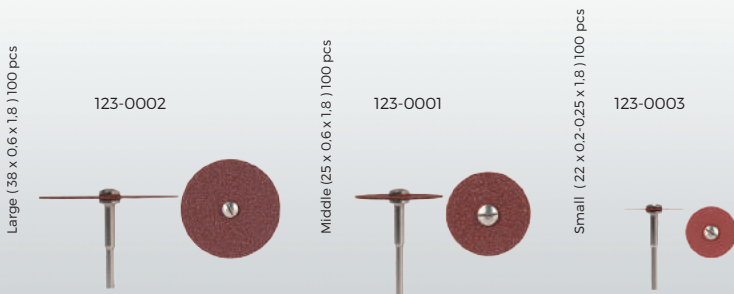

Aluminium Oxide Abrasive Discs

Polishing Brushes