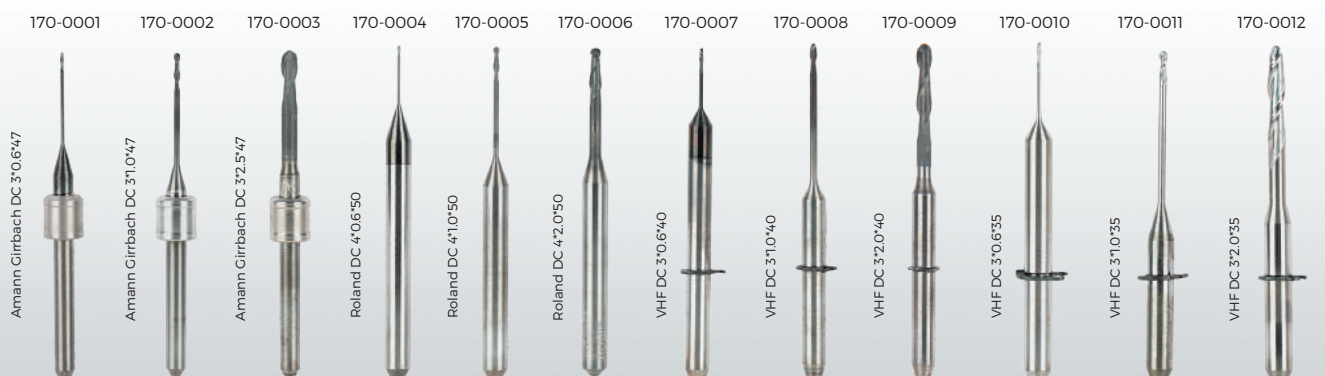

Aluminium Oxide Abrasive Discs

Polishing Brushes

White Pearl

MPF Rainbow, Ceramic Polishers

CAD CAM Milling Burs

Dental Training School Kit

160-0000

(* 105-0004 - 105-0006 - 119-0002 - 119-0003 - 300-7002 - 300-8001 also included.)

Combination Drill Kit

160-0012

Ceramic Mixing Plate

160-0013

Needle Holder Straight

160-0014

Needle Holder Curved

160-0015