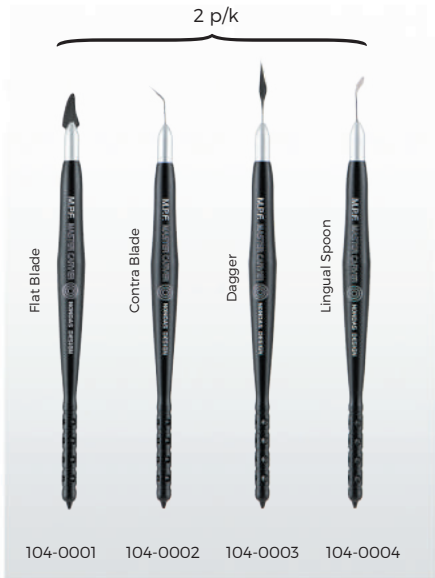

114-1000

Honeycomb Tray with 10 Metal Pins

114-2000

Ceramic Pins, 10 Count

114-1001

Stainless Steel Pins, 10 Count

114-2001

Honeycomb Tray for Implant bound
CR & BR with 4 ceramic pins

114-3000

Honeycomb Tray for Veneers
40mm x 20mm

114-4000

Custom firing Ceramic Pins
for implant bound CR & CB 4 count

114-3001

MPF Alumina Veneer Pins

114-4001

104-3000

Optimum™ Carving Instrument Kit

Optimum™ Ceramic Carving Instruments

Optimum™ Instrument Kit with Instrument Stand

2 p/k

200-7000

MPF Revolution Sculpting Instrument Kit

MPF Revolution Sculpting Instruments