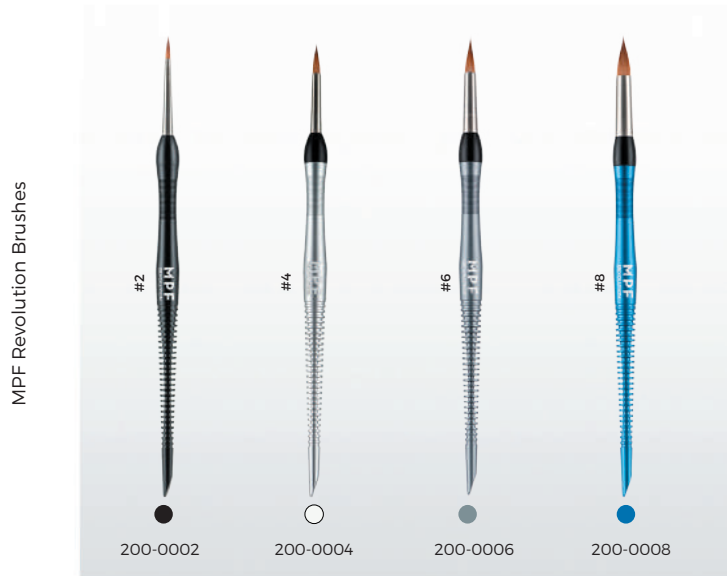

MPF Zirconia Stain 3-in-1 Brush Kit

MPF Zirconia Stain Brushes

3 pcs

MPF Synthesis Brushes

MPF Synthesis 4-in-1 Brush Kit

105-0000

- 200-3002 #2
- 200-3004 #4
- 200-3006 #6
- 200-3008 #8

MPF Revolution Brush Kit Same 3 Tips