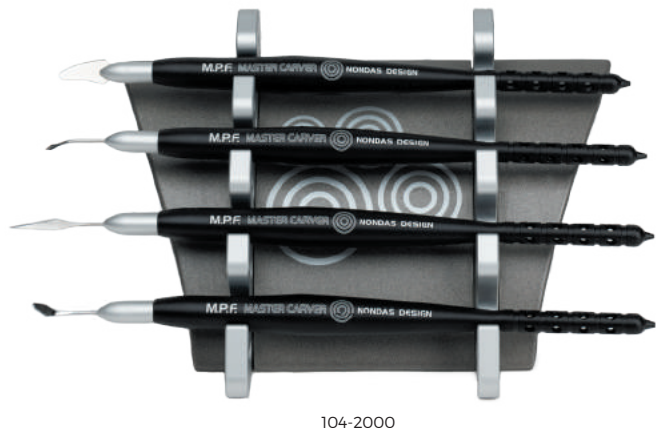

114-1000

Honeycomb Tray with 10 Metal Pins

114-2000

Ceramic Pins, 10 Count

114-1001

Stainless Steel Pins, 10 Count

114-2001

Honeycomb Tray for Implant bound
CR & BR with 4 ceramic pins

114-3000

Honeycomb Tray for Veneers
40mm x 20mm

114-4000

Custom firing Ceramic Pins
for implant bound CR & CB 4 count

114-3001

MPF Alumina Veneer Pins

114-4001

104-3000

Optimum™ Carving Instrument Kit

Optimum™ Ceramic Carving Instruments

Optimum™ Instrument Kit with Instrument Stand

2 p/k

200-7000

MPF Revolution Sculpting Instrument Kit

MPF Revolution Sculpting Instruments