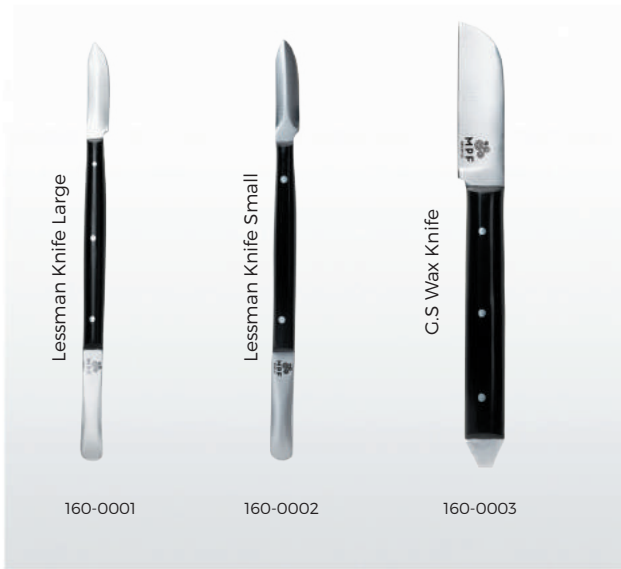

Aluminium Oxide Abrasive Discs

Polishing Brushes

White Pearl

MPF Rainbow, Ceramic Polishers

CAD CAM Milling Burs

Dental Training School Kit

160-0000

(* 105-0004 - 105-0006 - 119-0002 - 119-0003 - 300-7002 - 300-8001 also included.)