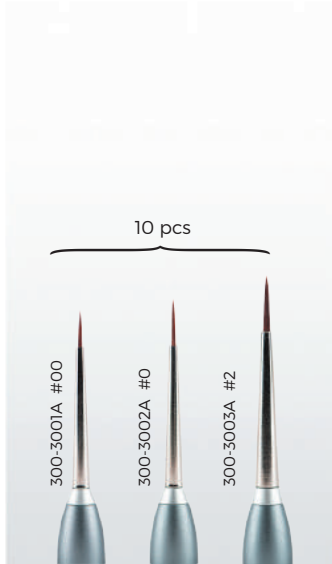

MPF Composite Stain Brushes Straight